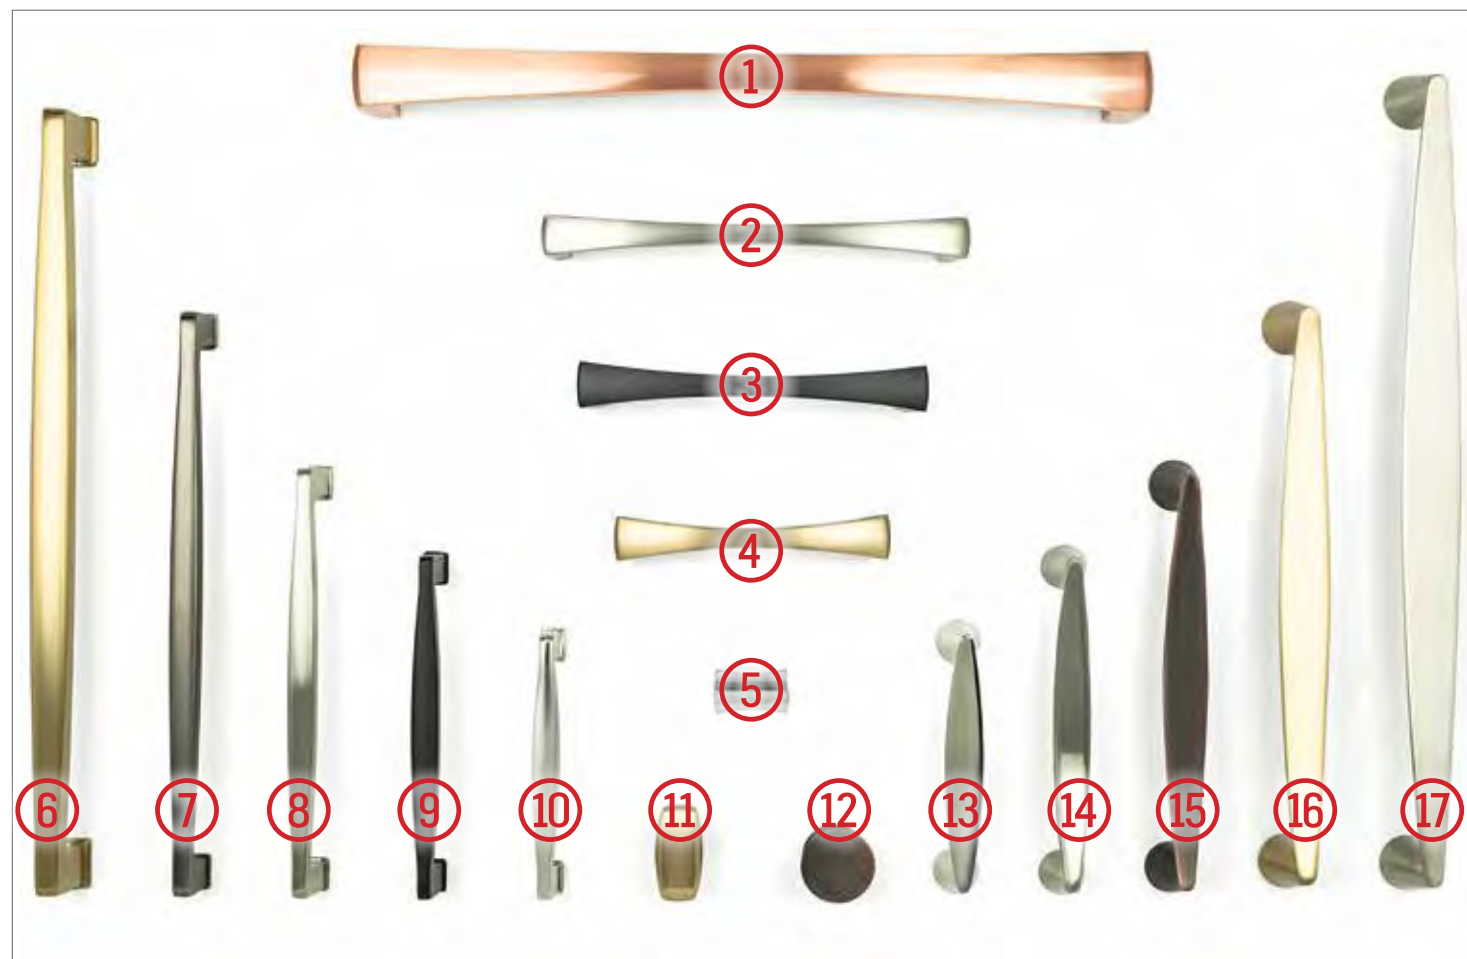

⑫ 2300-4026-P

Tempo

Tempo 224mm CC Modern Brushed Gold Pull

⑦ 0825-2MDB-P

Tempo 160mm CC Polished Chrome Pull

⑧ 2028-2026-P

Tempo 128mm CC Verona Bronze Pull

⑨ 0805-20VB-P

Tempo 96mm CC Brushed Nickel Pull

⑩ 0802-2BPN-P

Tempo Modern Brushed Gold Knob

⑪ 0829-2MDB-P

Transitional Premium Display Board 02

Featuring Berenson's Aspire, Domestic Bliss, and Subtle Surge Collections

0523-6000-03

Scan the QR Code to visit our website!

Aspire

Aspire 12in. CC Brushed Copper Appliance Pull

① 2145-10BC-P

Aspire 160mm CC Brushed Nickel Pull

② 9237-1BPN-P

Aspire 128mm CC Matte Black Pull

③ 2137-1055-P

Aspire 96mm CC Modern Brushed Gold Pull

④ 2130-1MDB-P

Aspire Polished Chrome Knob

⑤ 9242-1026-P

Domestic Bliss

Domestic Bliss 320mm CC Brushed Nickel Pull

⑰ 2356-1BPN-P

Domestic Bliss 224mm CC Modern Brushed Gold Pull