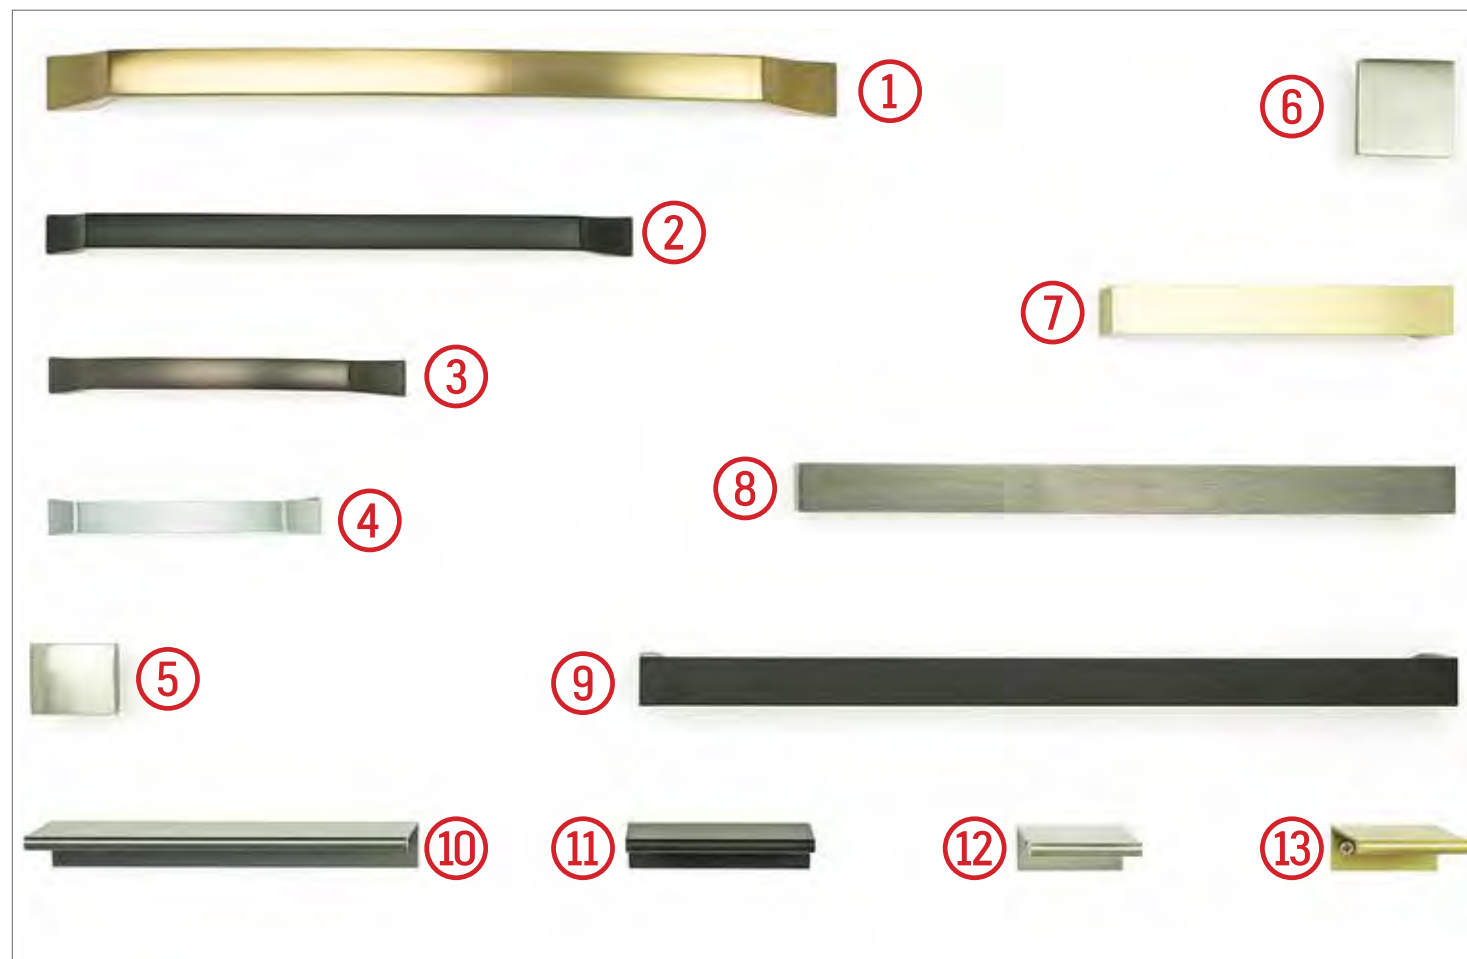

Bravo

Bravo 112mm CC
Graphite Pull

⑩ 1075-4GPH-P

Bravo 56mm CC
Satin Black Pull

⑪ 1060-4055-P

Bravo 32mm CC
Brushed Nickel Pull

⑫ 1052-4BPN-P

Bravo 32mm CC
Satin Gold Pull

⑬ 1069-40SG-P

Elevate

Elevate 320mm CC Matte
Black Appliance Pull

⑨ 2120-4055-P

Elevate 256mm CC
Graphite Pull

⑧ 2112-4GPH-P

Elevate 128mm CC
Satin Gold Pull

⑦ 2103-40SG-P

Elevate Brushed Nickel
Large Knob

⑥ 2095-4BPN-P

Epoch Edge

Epoch Edge 12in. CC
Modern Brushed Gold
Appliance Pull

① 1234-1MDB-P

Epoch Edge 224mm CC
Matte Black Pull

② 1227-1055-P

Epoch Edge 128mm CC
Verona Bronze Pull

③ 1213-10VB-P

Epoch Edge 96mm CC
Polished Chrome Pull

④ 1208-1026-P

Epoch Edge Brushed
Nickel Knob

⑤ 1200-1BPN-P