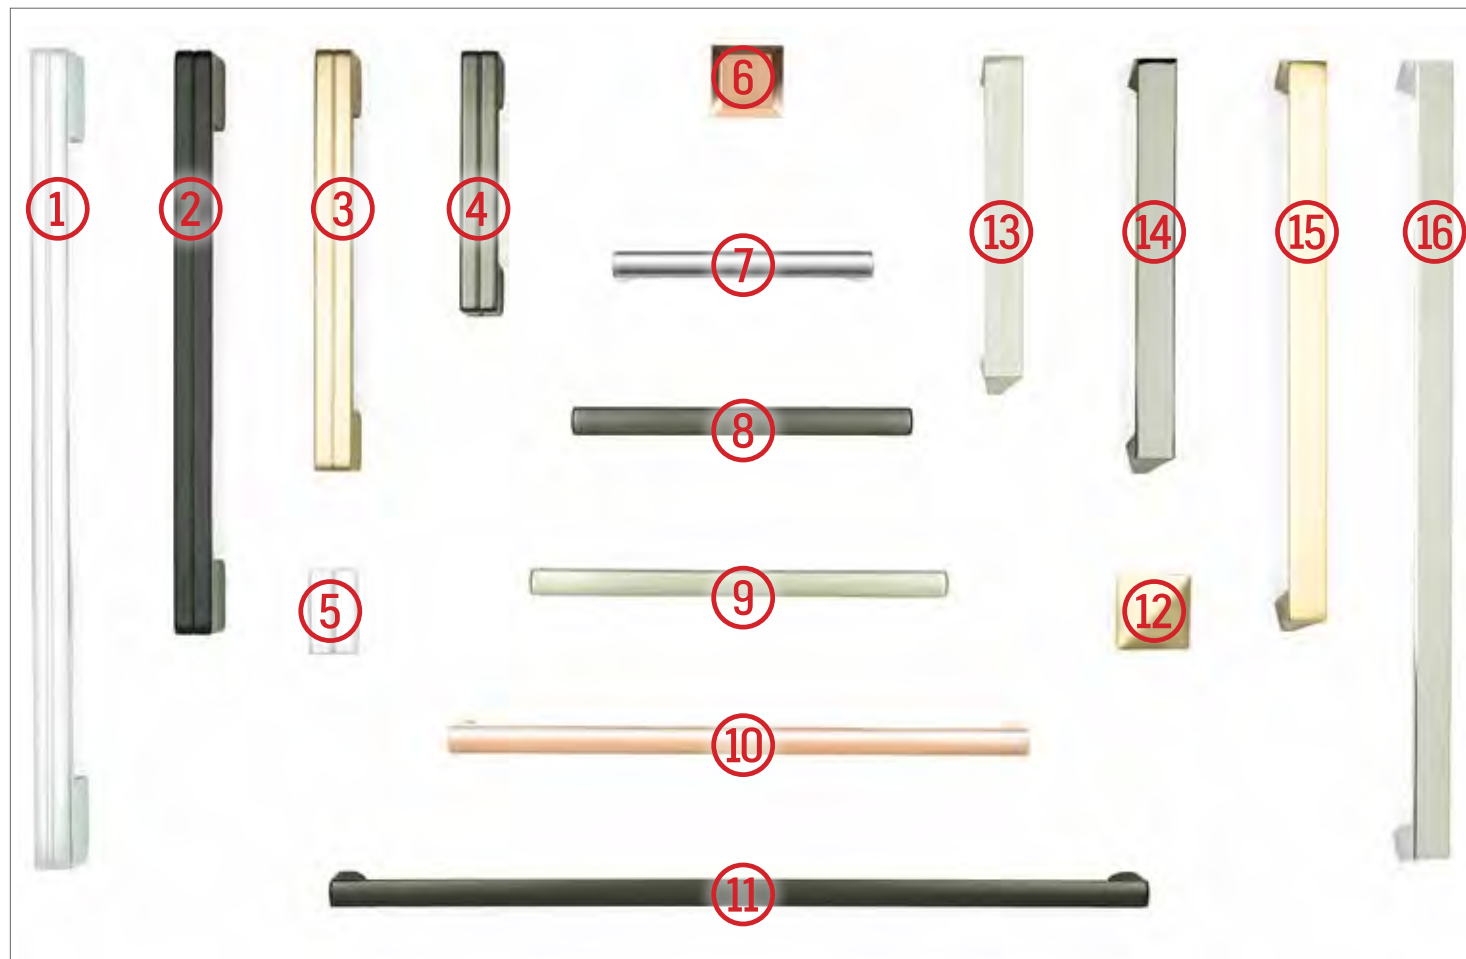

Scan the QR Code to visit our website!

Contemporary Premium Display Board 04

Featuring Berenson's Metro, Skyline, and Swagger Collections

0527-6000-03

Metro

Metro 320mm CC
Matte Black Pull

⑪ 9859-1055-P

Metro 224mm CC
Polished Copper Pull

⑩ 4183-10PC-P

Metro 160mm CC
Brushed Nickel Pull

⑨ 4118-1BPN-P

Metro 128mm CC
Slate Pull

⑧ 9907-1SLT-P

Metro 96mm CC
Polished Chrome Pull

⑦ 4109-1026-P

Metro Polished
Copper Knob

⑥ 4185-10PC-P

Skyline

Skyline 320mm CC
Polished Chrome Pull

① 1120-1026-P

Skyline 224mm CC
Matte Black Pull

② 9208-1055-P

Skyline 160mm CC
Modern Brushed Gold Pull

③ 9977-1MDB-P

Skyline 3in. & 96mm CC
Slate Pull

④ 1121-1SLT-P

Skyline Polished
Chrome Knob

⑤ 9210-1026-P

Swagger

Swagger 320mm CC
Polished Chrome Pull

⑯ 2322-1026-P

Swagger 224mm CC
Modern Brushed
Gold Pull

⑮ 2366-1MDB-P

Swagger 160mm CC
Black Nickel Pull

⑭ 2317-1098-P

Swagger 128mm CC
Brushed Nickel Pull

⑬ 2312-1BPN-P

Swagger Modern
Brushed Gold Knob

⑫ 2368-1MDB-P

Traditional Premium Display Board 01

Featuring Berenson's Echo, Hearthstone, and Tailored Traditional Collections

0525-6000-03

Scan the QR Code to visit our website!