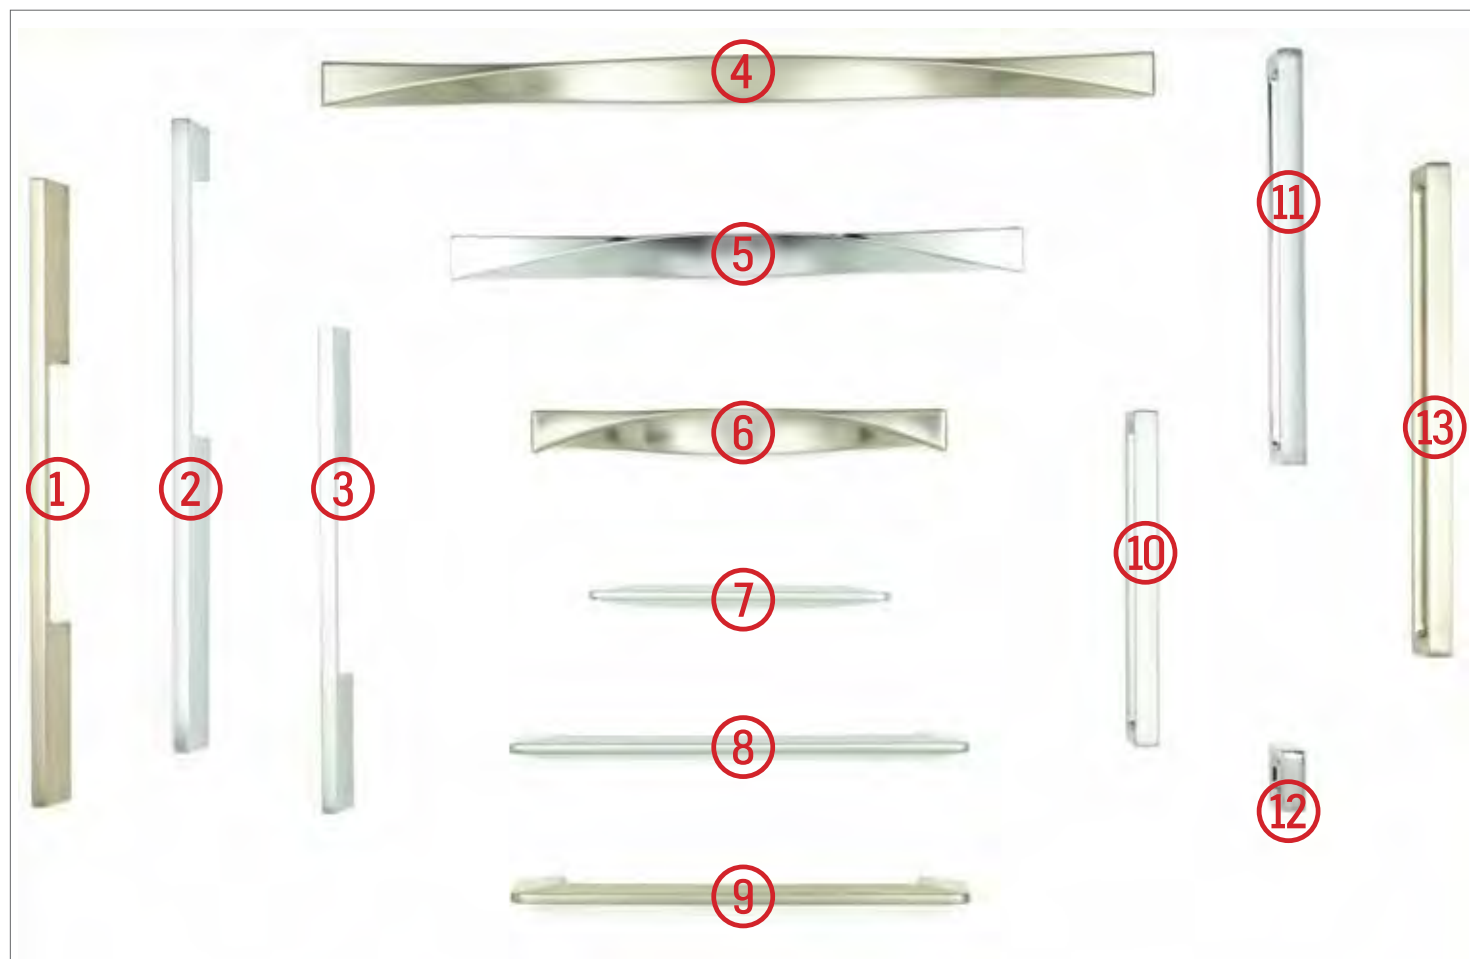

Scan the QR Code to visit our website!

Contemporary Premium Display Board 01

Featuring Berenson's Dual, Edge, I-Spazio, and Spiral Collections

0521-6000-03

Dual

Dual 192mm CC
Brushed Nickel Pull

⑬ 9302-1BPN-C

Dual 160mm CC
Polished Chrome Pull

⑪ 9306-1026-C

Dual 128mm CC
Dull Chrome Pull

⑩ 9310-10DC-C

Dual 128mm CC
Polished Chrome Pull

⑫ 9313-1026-C

Edge

Edge 160mm CC
Brushed Nickel Pull

⑨ 9269-1BPN-C

Edge 160mm CC
Polished Chrome Pull

⑧ 9270-1026-C

Edge 96mm CC
Polished Chrome Pull

⑦ 9273-1026-C

I-Spazio

I-Spazio 192mm CC
Brushed Nickel Pull

① 9296-1BPN-C

I-Spazio 192mm CC
Polished Chrome
Off-Center Pull

② 9294-1026-C

I-Spazio 128mm CC
Dull Chrome Pull

③ 9301-10DC-C

Spiral

Spiral 320mm CC
Brushed Nickel Pull

④ 1144-1BPN-P

Spiral 224mm CC
Polished Chrome Pull

⑤ 1140-1026-P

Spiral 160mm CC
Brushed Nickel Pull

⑥ 1142-1BPN-P

Contemporary Premium Display Board 03

Featuring Berenson's Bravo, Elevate, and Epoch Edge Collections

0526-6000-03

Scan the QR Code to visit our website!